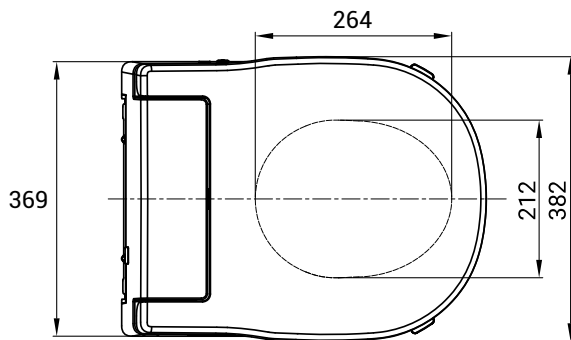

Dimensions

Ergonomic seat option

Compatible with AKW Livenza close coupled toilet pan, as well as most common UK toilet pans.