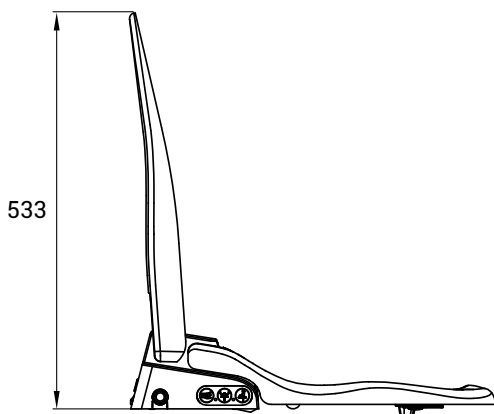

Dimensions

Ergonomic seat option

Compatible with AKW Livenza close coupled toilet pan, as well as most common UK toilet pans.