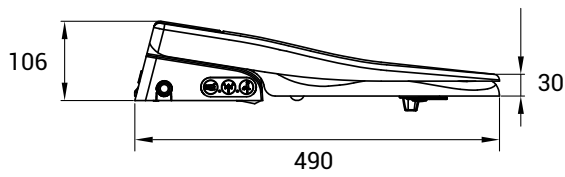

Dimensions

Ergonomic seat option

Compatible with AKW Livenza close coupled toilet pan, as well as most common UK toilet pans.