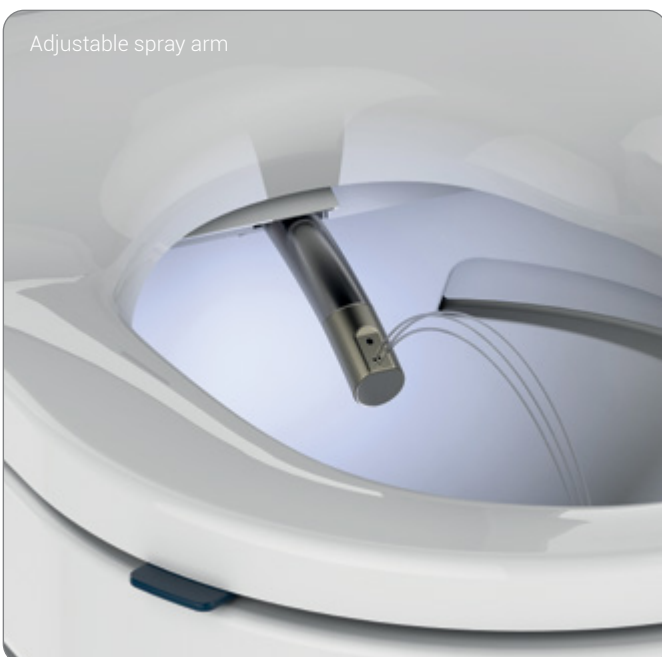

Product overview

Ideal for both social care and private installations, the AKW Bidet has been developed to offer a cost-effective, quick to install, and easy to use and maintain bidet for those wanting a non-permanent toileting solution. The AKW Bidet is water mains fed and offers a range of temperature, spray and dryer options.

Guarantee & approvals

+ BS EN 60335

Features and Benefits

Adjustable spray, temperature and dryer settings allow the user to tailor the bidet to meet their specific comfort and cleaning requirements.

Spray control

Integral seat sensor prevents accidental usage by ensuring activation only occurs when the seat is in use.

Lid and seat lift assist with front moulded grip and contrasting seat tabs.

Quick release seat and lid makes cleaning, maintenance, or even moving property easier.

Soft close seat and lid is slower, quieter and therefore safer for users.

Seat lugs provide stability when side transferring.

Strong load limit of 150kg/23.5st ensures the bidet is suitable for a wide variety of users.